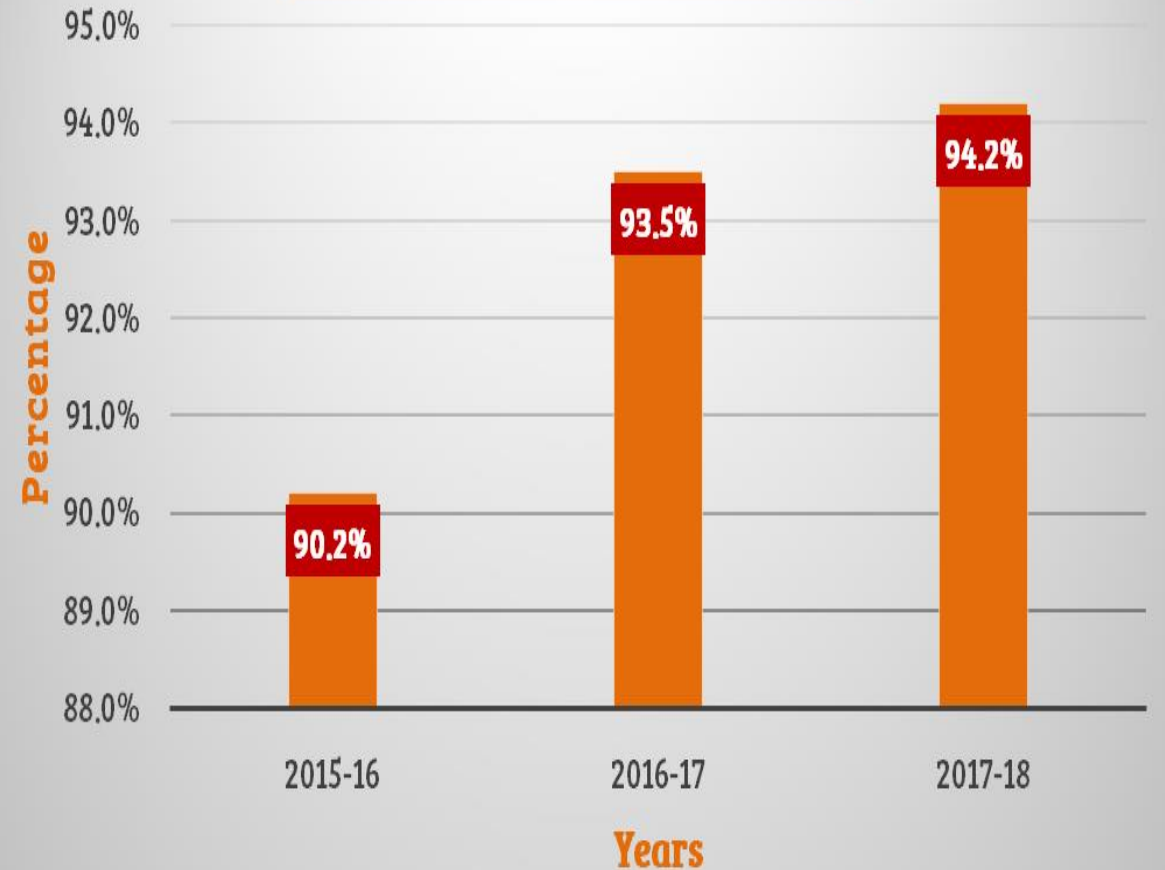

BMS INSTITUTE OF TECHNOLOGY & MANAGEMENT

Students Performance

Average Performance: **98.5%**

1st year student performance

2nd year student performance

Students Performance 2020

1st Sem M.Tech Result Analysis