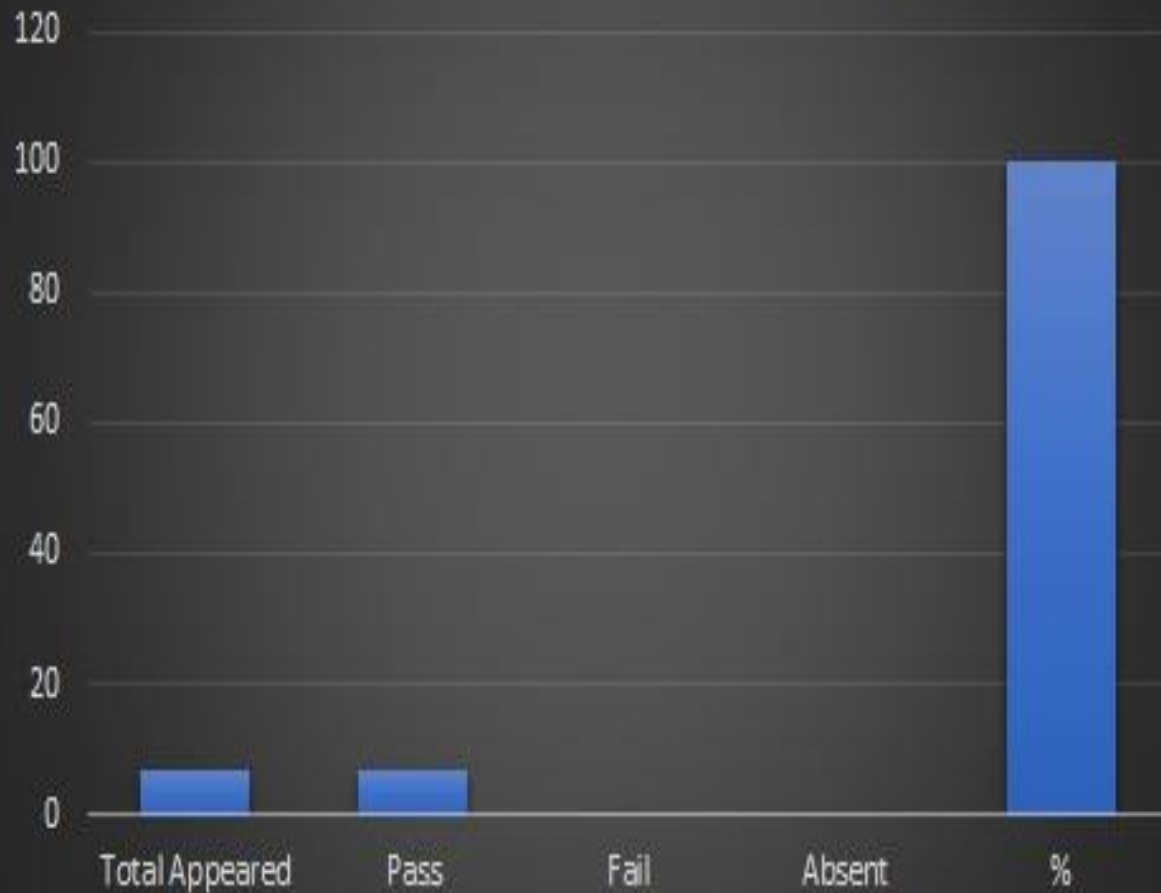

BMS INSTITUTE OF TECHNOLOGY & MANAGEMENT

Students Performance

Average Performance: **98.5%**

1st year student performance

2nd year student performance

Students Performance 2020

1st Sem M.Tech Result Analysis