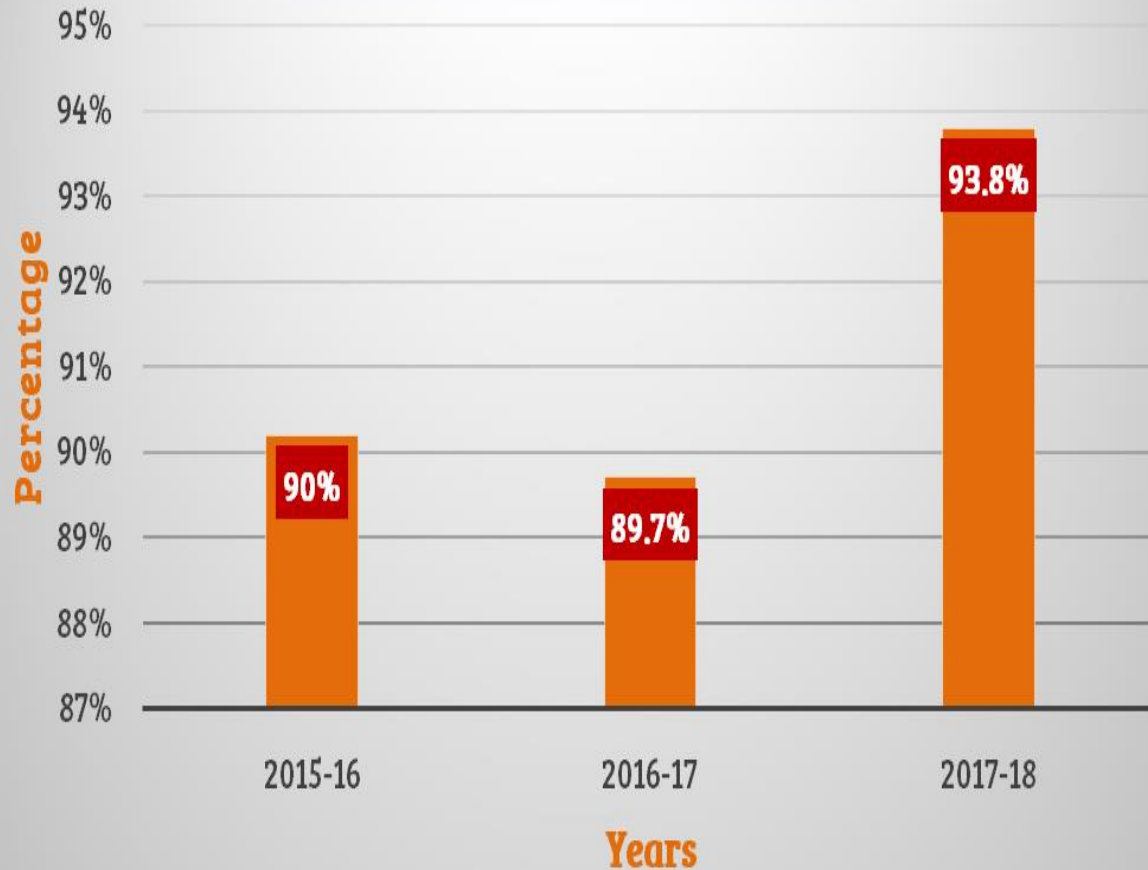

BMS INSTITUTE OF TECHNOLOGY & MANAGEMENT

Students Performance

Average Performance: **98.5%**

1st year student performance

2nd year student performance

Students Performance 2020

1st Sem M.Tech Result Analysis