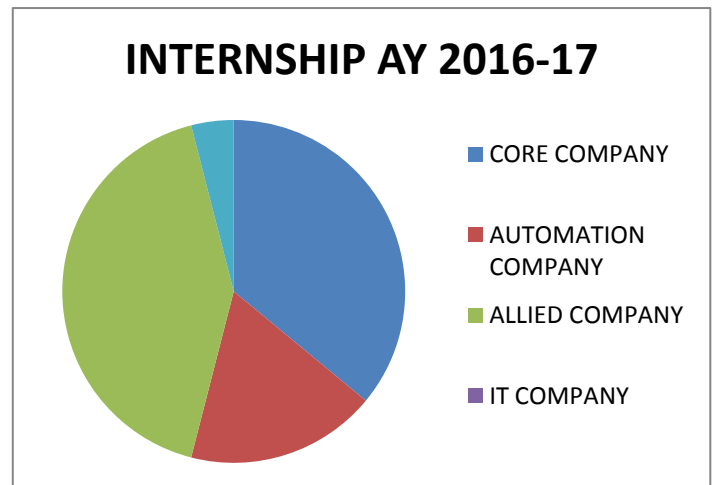

List of Companies EEE Students Underwent Internship in AY 2016-17

Sl. No	Company Name
1	VIGNESH VIDYUT BANGALORE
2	BEL, BANGALORE
3	TITAN CO. LTD, HOSUR
4	HAL, BANGALORE
5	RAIL WHEEL FACTORY, BENGALURU
6	RAJASHREE CEMENT, GULBARGA
7	KPTCL, BENGALURU
8	BHARAT EARTH MOVERS LTD, KGF
9	BESCOM, BENGALURU
10	BHEL, BENGALURU
11	ONGC, NEW DELHI
12	L&T, CHENNAI
13	CLW, EASTERN RAILWAY
14	TATA STEEL LTD. JAMSHEDPUR
15	BEML, BENGALURU
16	EASTERN RAILWAY, HOWRAH
17	NE FRONTIER RAILWAY, WB
18	CALCUTA ELECTRIC SUPPLY CORP. WB

COMPANY TYPE	PERCENTAGE
CORE COMPANY	36
AUTOMATION COMPANY	18
ALLIED COMPANY	42
IT COMPANY	0
MANAGEMENT FIELD	4

Statistics of Student Internships Academic Year Wise

AY	Total Number Of Students Underwent Internship
2017-18	92
2016-17	49*

*The number of students took internship is less during AY 2016-17 as the semester break during July 2017 was very short.