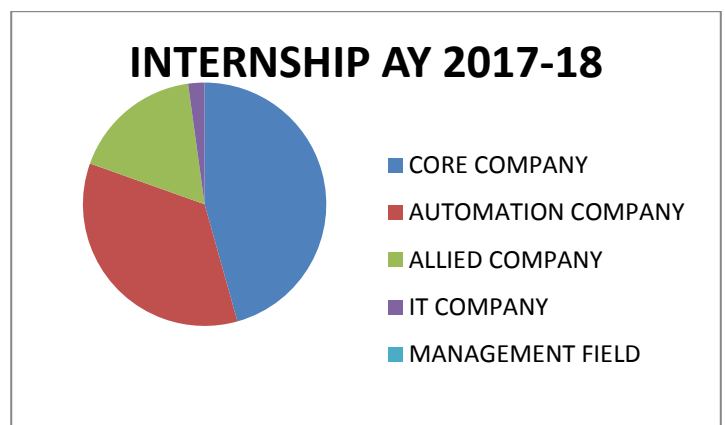

## List of Companies EEE Students Underwent Internship in AY 2017-18

Sl. No	Company Name
1	Power Grid Corp of India
2	Sahyadri Electricals Pvt. Ltd
3	BHEL
4	Vignesh Vidyut Controls, Weg Industries Pvt. Ltd
5	BEML
6	Prodha TEchnologies Pvt. Ltd
7	Grid Station
8	SAIL
9	BHEL EDN
10	KAVIKA
11	BAngalore Metro RAil Corp. Ltd
12	BEL
13	RVPN
14	Reltec Calibration, KPTCL
15	BHEL
16	BSNL
17	Simplex Casting Pvt. Ltd
18	Apex Hi-Tech Industries
19	NPCIL, TARAPUR
20	KEB, BANGALORE
21	WEG India Pvt. Ltd, Hosur
22	GERDAU STEEL INDIA Pvt. Ltd, AP
23	TATA POWER SOLAR, BANGALORE
24	BESCOM, BANGALORE
25	RAIL WHEEL FACTORY, BANGALORE
26	KENNAMETAL INDIA Ltd, BANGALORE
27	XNG AUTOMATION SOLUTIONS, BANGALORE
28	ADITYA AUTO, DODDABALLAPUR
29	SOUTHERN ELECTRONICS, BANGALORE
30	GOA SHIPYARD, VASCO, GOA
31	SE RAILWAY ENGG WORKSHOP, SINI
32	ISRO SATELLITE CENTRE, BANGALORE
33	J.P ELECTRICAL INDUSTRIES
34	VENJAY AUTOMATION
35	ARICENT BANGALORE

COMPANY TYPE	PERCENTAGE
CORE COMPANY	45.65217
AUTOMATION COMPANY	34.78261
ALLIED COMPANY	17.3913
IT COMPANY	2.173913
MANAGEMENT FIELD	0